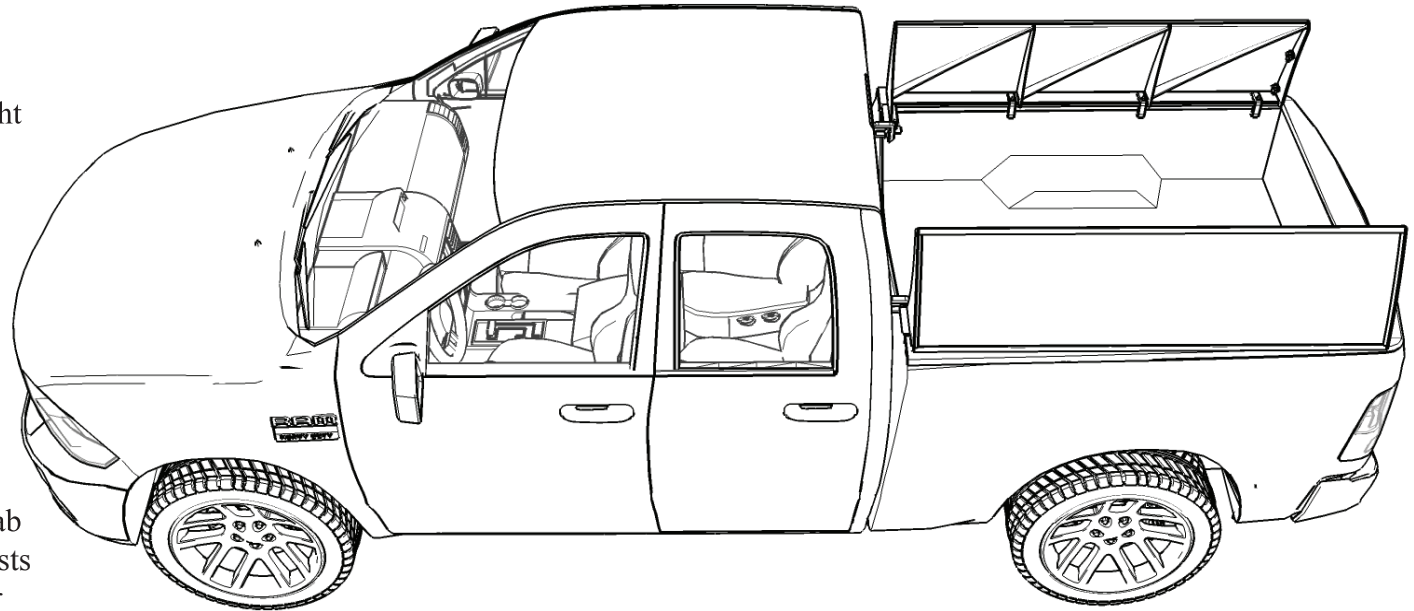

BEDFIN™

SIGNAGE WITHOUT SACRIFICE

Bedfin mobile signage systems are unlike any other.

interchangeable message panel

Bedfin sign panels are quickly and easily swapped out for new ones to keep your marking fresh.

never rusts

Bedfin is built to last. It's made from light weight aluminum, and with all stainless fasteners, Bedfin will never stain your vehicle.

looks awesome

Bedfin is cambered to complement the cab of your truck. Its black wrinkle coat resists scuffs and provides a clean solid look for years and years.

hauling & visibility

Bedfin mounts to the bed's side rails, leaving the bed completely free to haul loads. Vision from your rear view mirror is unobstructed.

simple & universal install

On most full size pickup trucks, installation and removal only takes about 10 minutes. Since Bedfin is mounted using heavy duty clamps, there is no drilling and no power tools required.